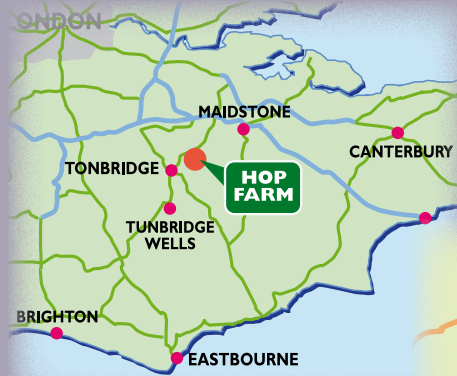

Find Us

You can find us just off the A228 near Paddock Wood. Follow the brown tourist signs from junction 4 of the M20 or junction 5 of the M25 onto the A21 South. You will spot our iconic Kentish Oasts. We have car parking with over 1,000 spaces and there is designated disabled car parking and coach parking near the entrance.

Contact Us

The Hop Farm, Paddock Wood, Tonbridge,
Kent TN12 6PY

Phone: **01622 870828**

Email: functions@thehopfarm.co.uk

Web: www.thehopfarm.co.uk

Kent Entertainment Ltd.
The Hop Farm, Paddock Wood, Tonbridge,
Kent TN12 6PY